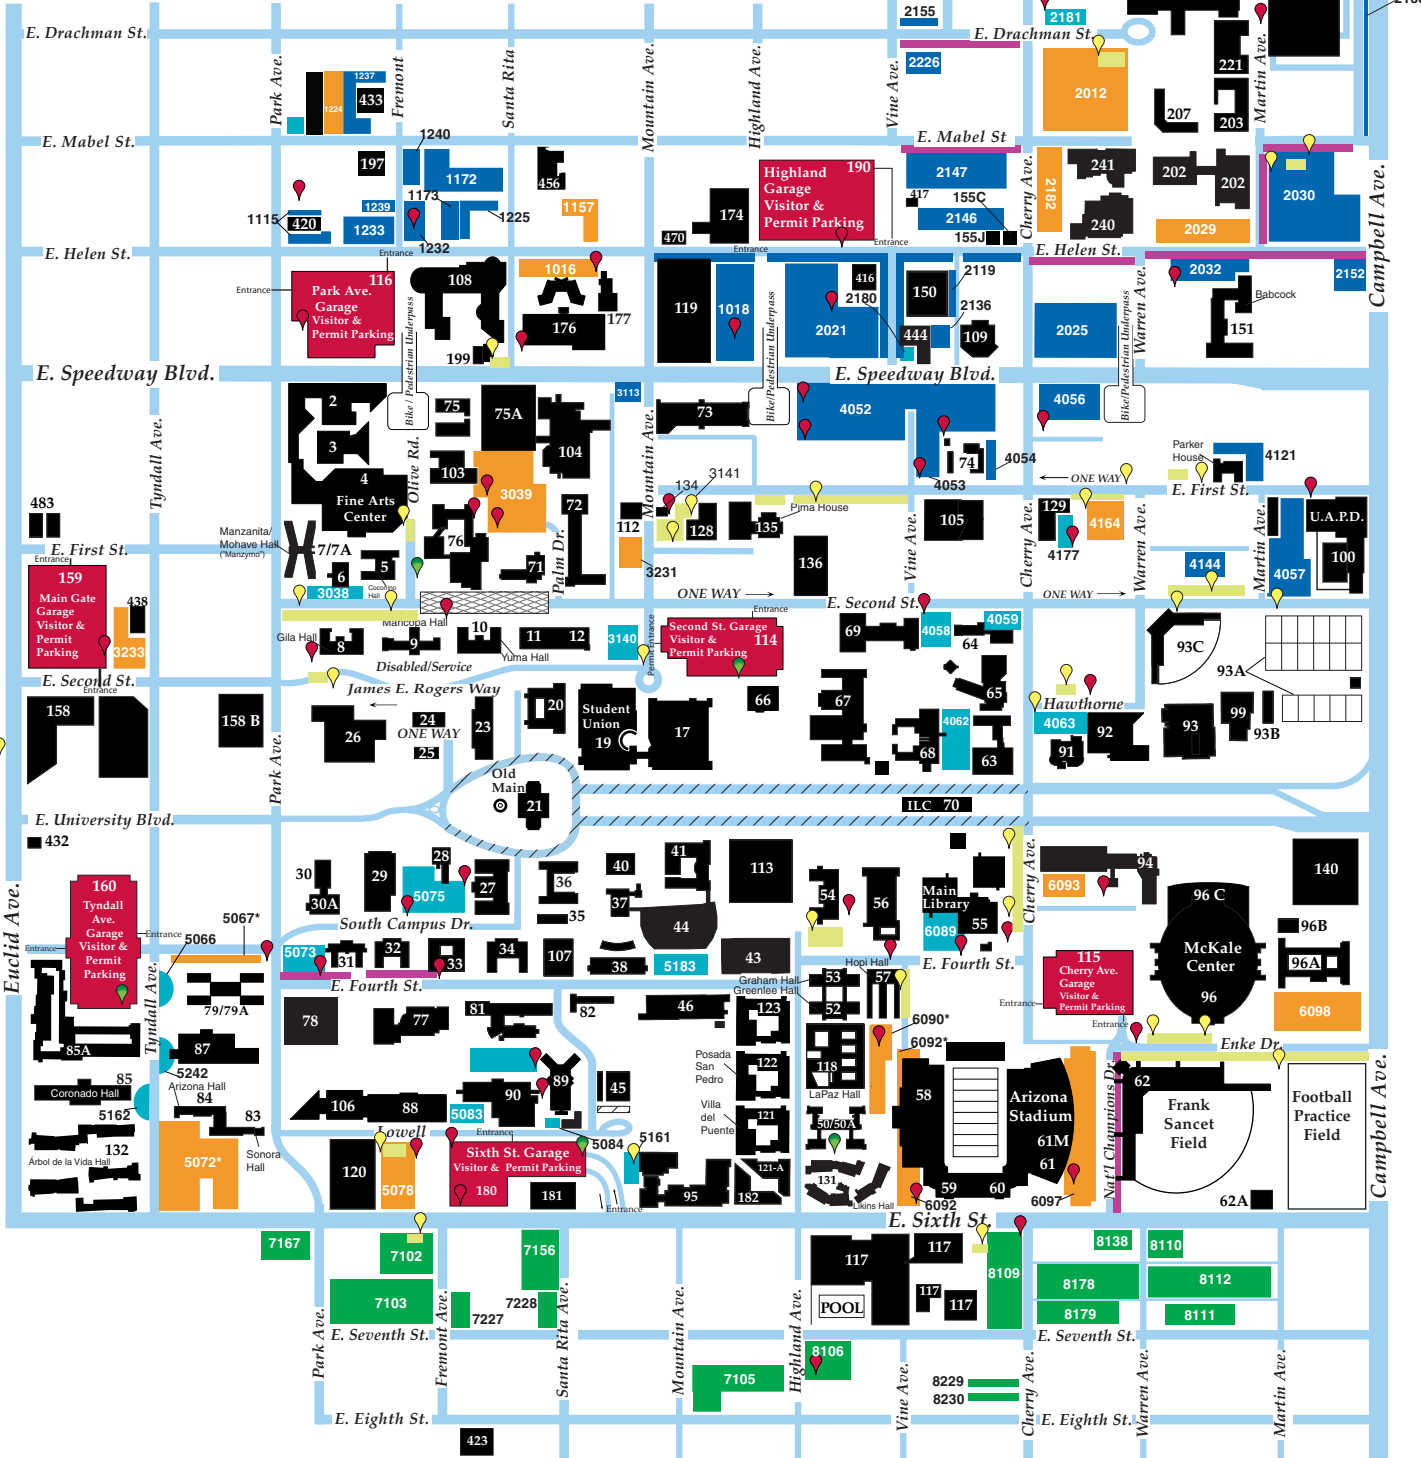

2011 - 2012 Campus Parking Map

Legend:

- Permit Required • Visitor Parking
- Zone 1•
- South of Sixth St. Lots•
- Lot Specific Permit Parking• (*Permit required till 9:00 pm)
- Misc. Lots: SV, Loading, Disabled•
- Street Specific Permit Parking•
- Parking Garages•
- Hourly Parking•
- Restricted Area
- Closed to Traffic (M-F 7:00am-4:30pm)
- Construction
- Buildings
- Car Share Location
- Hourly Parking Pay Station
- Motorcycle Parking•

Download the Campus Parking Map to your Smartphone